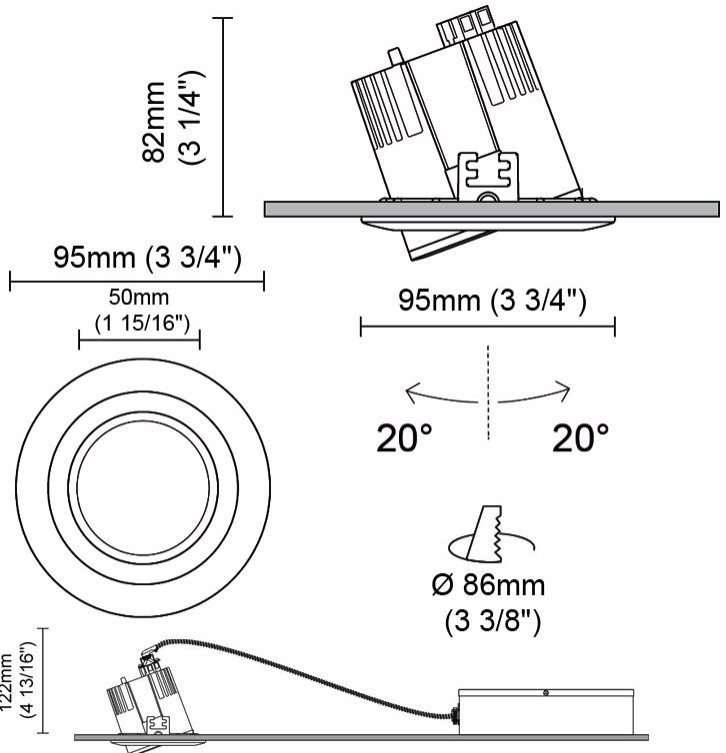

GENERAL

Series: Dixit
Brand: Ivela
Division: Architectural
Mounting Type: Recessed
Mounting Location: Ceiling
Subcategory: Downlight

PHYSICAL

Shape: Round
Diameter (mm): 95
Diameter (in): 3 ³/₄
Depth (mm): 82
Depth (in): 3 ¹/₄
Min. Recessing Depth (mm): 122
Min. Recessing Depth (in): 4 ¹³/₁₆
Light Distribution: Adjustable / Direct
Weight (kg): 0.4
Weight (lbs): 0.88
Cut-out Measurements: 86mm / 3 3/8

GENERAL

Series: Dixit
 Subseries: Dixit RA17
 Brand: Ivela
 Division: Architectural
 Mounting Type: Recessed
 Mounting Location: Ceiling
 Subcategory: Downlight

PHYSICAL

Shape: Round
 Diameter (mm): 168
 Diameter (in): 6 5/8
 Height (mm): 180
 Height (in): 7 1/16
 Min. Recessing Depth (mm): 180
 Min. Recessing Depth (in): 7 1/16
 Light Distribution: Adjustable / Direct
 Weight (kg): 2
 Weight (lbs): 4.40
 Diffuser: Clear Polycarbonate
 Fixture Finish: MWH
 Fixture Material: Aluminum Die Cast

GENERAL

Series: Dixit
 Subseries: Dixit RA8
 Brand: Ivela
 Division: Architectural
 Mounting Type: Recessed
 Mounting Location: Ceiling
 Subcategory: Downlight

PHYSICAL

Shape: Round
 Diameter (mm): 95
 Diameter (in): 3 3/4
 Height (mm): 82
 Height (in): 3 1/4
 Min. Recessing Depth (mm): 122
 Min. Recessing Depth (in): 4 13/16
 Light Distribution: Adjustable / Direct
 Weight (kg): 0.4
 Weight (lbs): 0.88
 Diffuser: Clear Polycarbonate
 Fixture Finish: MWH
 Fixture Material: Aluminum Die Cast
 Cut-out Measurements: 86mm / 3 3/8"

Optic°: 26
 Beam Angle: Symmetric
 Adjustability: Tilt ±20°
 Upon Request: Optic 45° (mirror-metallized) / 65° (white)

RATINGS AND CERTIFICATIONS

Certified By: Certified for North American Standards
 IP rating: IP20
 IK Rating: IK08
 Glare Rating: ≤ 19